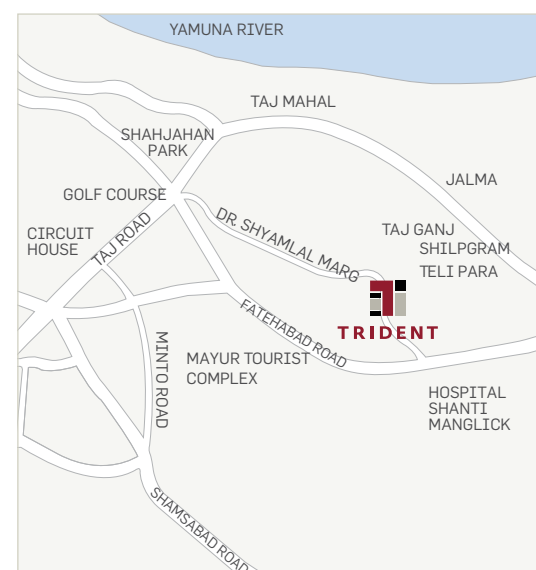

Transportation to the Hotel

From	Distance	Time	Via
Domestic airport	11 kms	35 min	Car
Railway station	8 kms	15 min	Car
From Delhi	230 kms	5 hours	Car