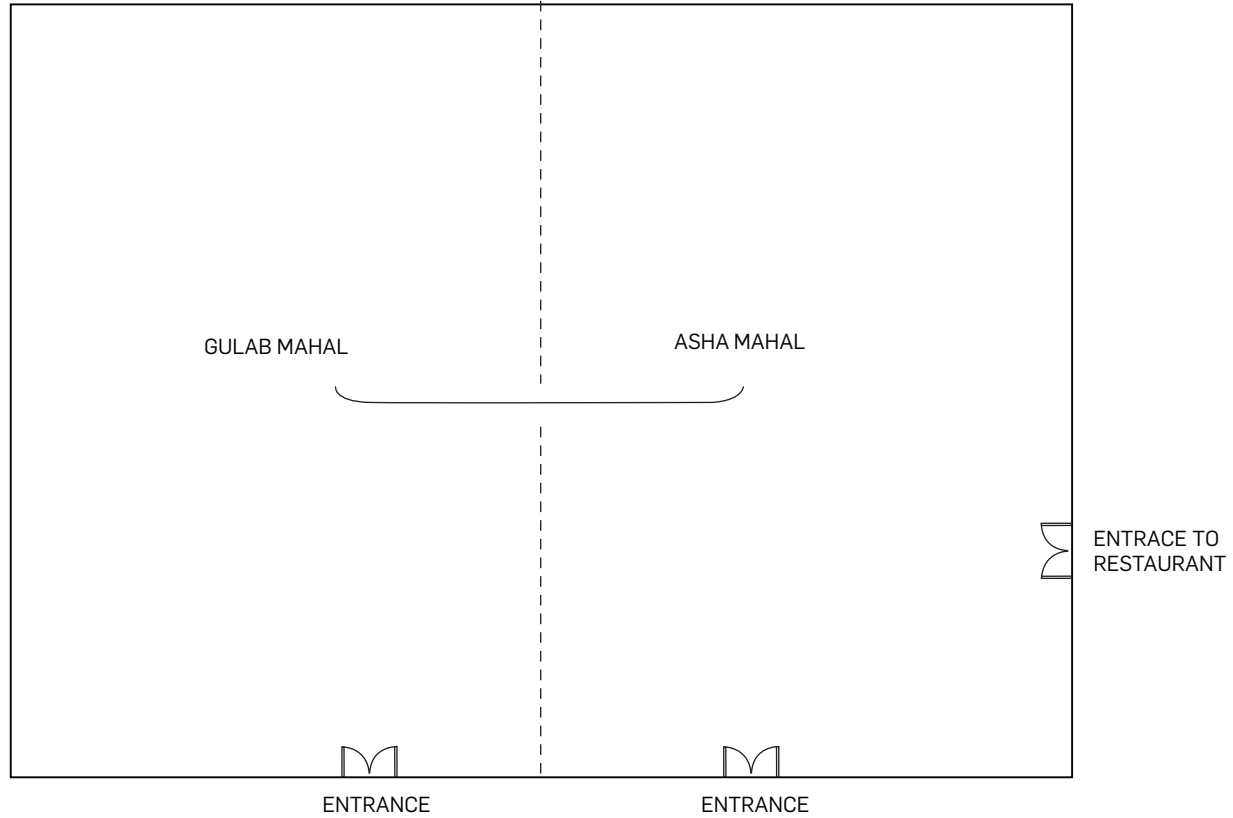

Asha Mahal & Gulab Mahal Lobby Level

VENUE	DIMENSION (IN SQ. FEET)	SEATING CAPACITY					
		THEATRE	CLASSROOM	U-SHAPE	SIT DOWN	BOARD ROOM	COCKTAILS
Asha Mahal	576	40	21	23	20	-	30
Gulab Mahal	576	40	21	23	20	-	30
Asha & Gulab Mahal	1,152	90	42	45	45	24	70