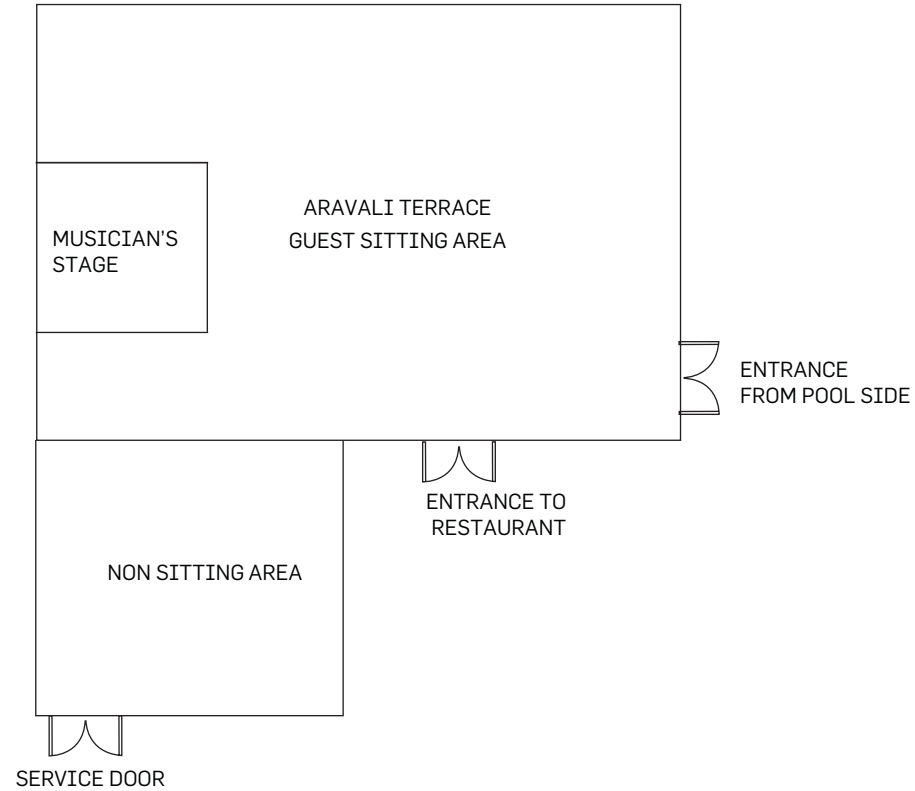

## Aravali Terrace Lobby Level

VENUE	DIMENSION (IN SQ. FEET)	SEATING CAPACITY
Aravali Terrace	4674.56	Can accommodate upt 80 people