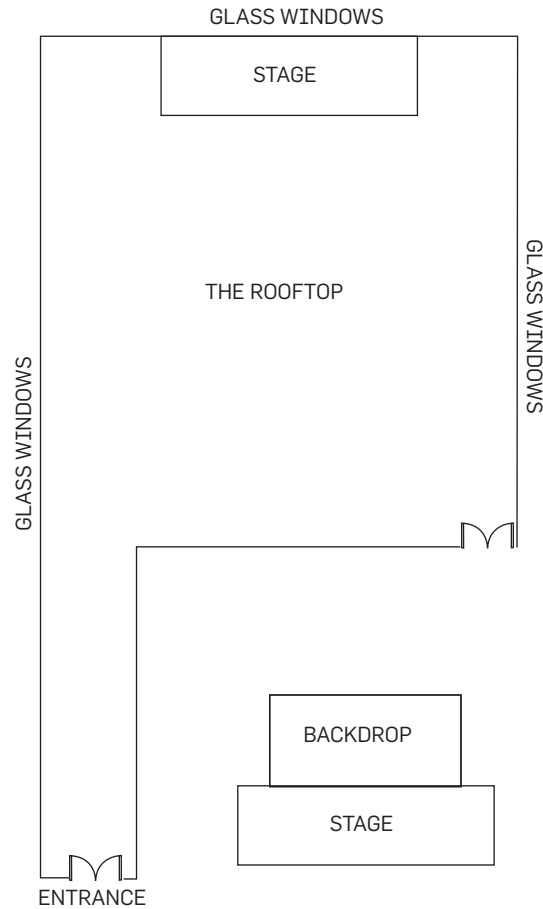

The Roof Top Rooftop Level

VENUE	DIMENSION (IN SQ. FEET)	SEATING CAPACITY				
		THEATRE	CLASSROOM	U-SHAPE	SIT DOWN	COCKTAILS
The Roof Top	3600	200	100	90	120	200