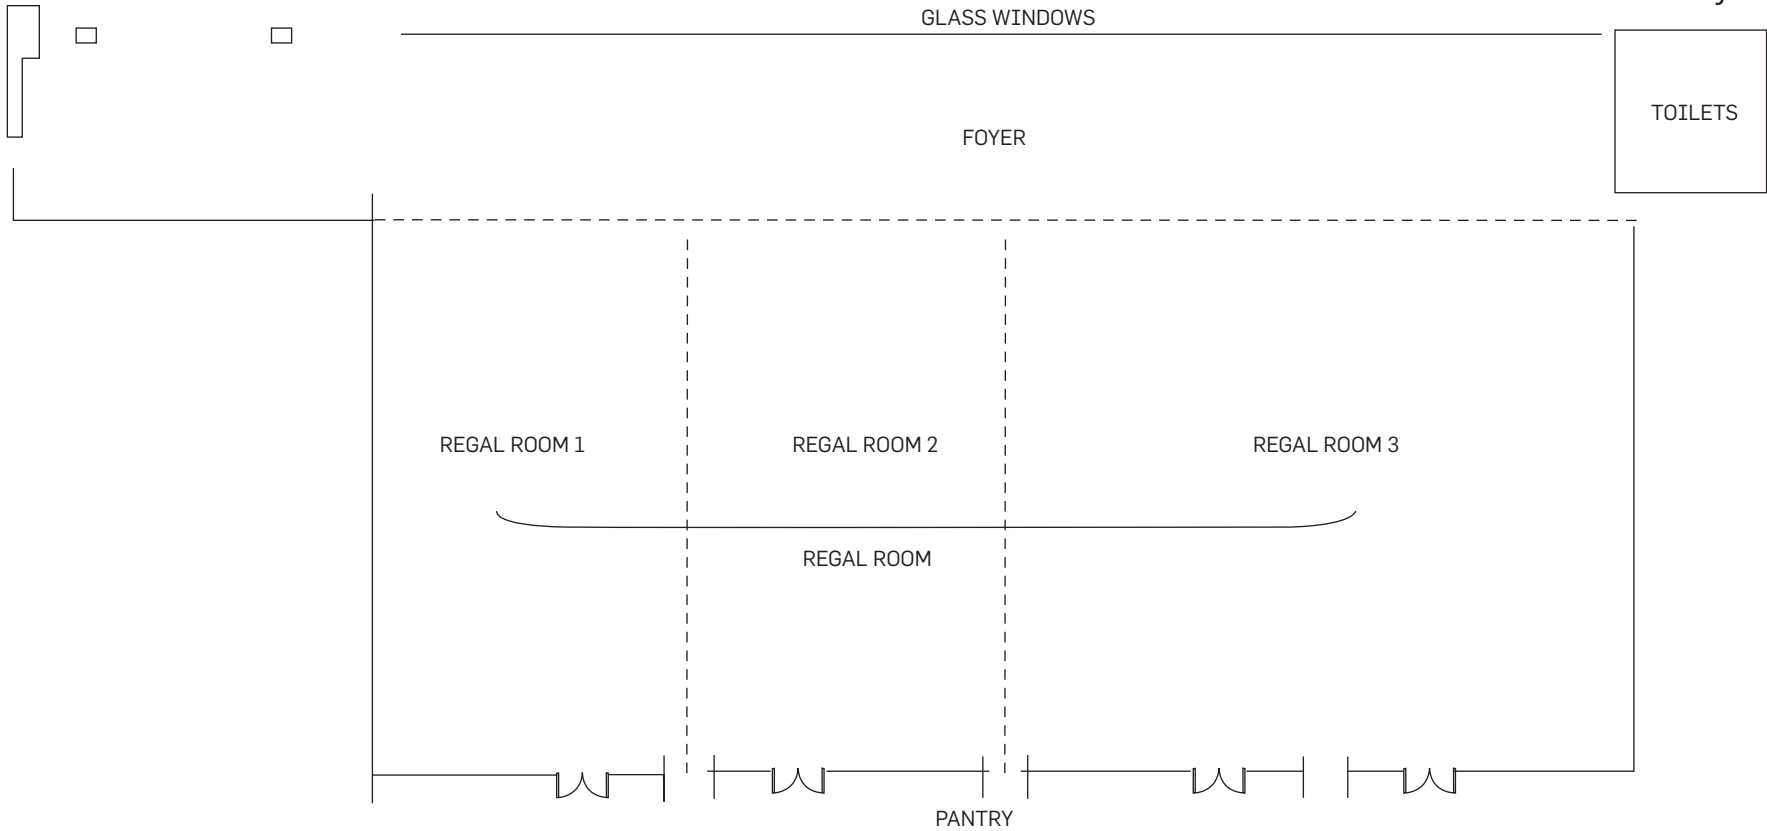

Regal Room Lobby Level

VENUE	DIMENSION (IN SQ. FEET)	SEATING CAPACITY				
		THEATRE	CLASSROOM	U-SHAPE	SIT DOWN	COCKTAILS
Regal Room	8955	600	200	90	320	700