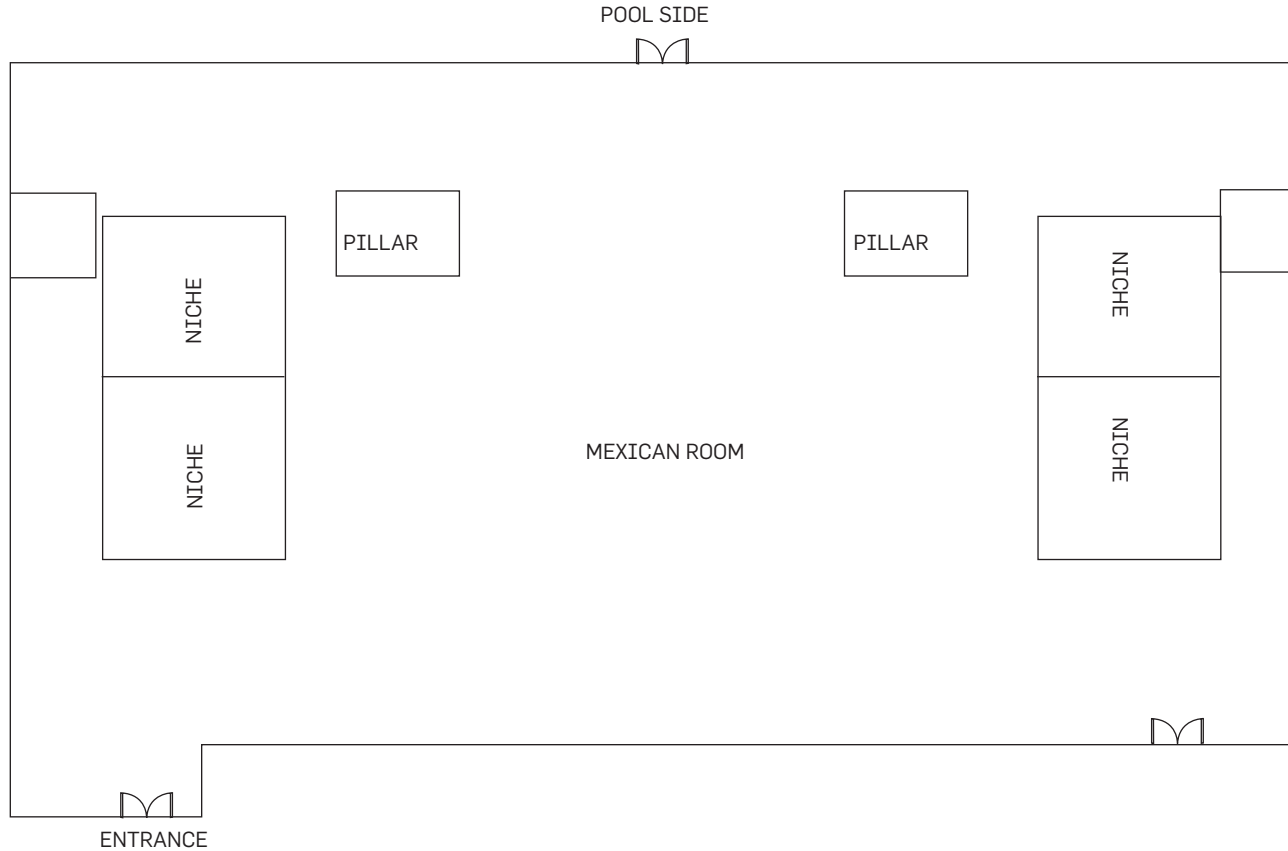

Mexican Room Pool Level

VENUE	DIMENSION (IN SQ. FEET)	SEATING CAPACITY					
		THEATRE	CLASSROOM	U-SHAPE	SIT DOWN	BOARD ROOM	COCKTAILS
Mexican Room	3050	60	30	35	50	30	70