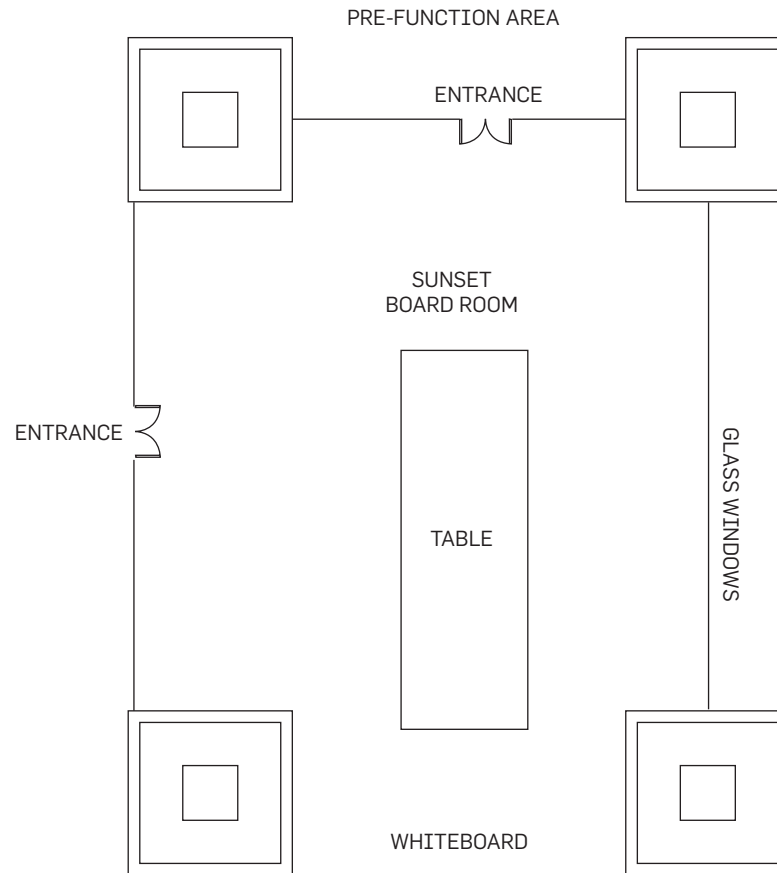

Sunset Board Room Pool Level

VENUE	DIMENSION (IN SQ. FEET)	SEATING CAPACITY				
		THEATRE	CLASSROOM	U-SHAPE	SIT DOWN	BOARD ROOM
Sunset Board Room	540	-	-	-	-	16