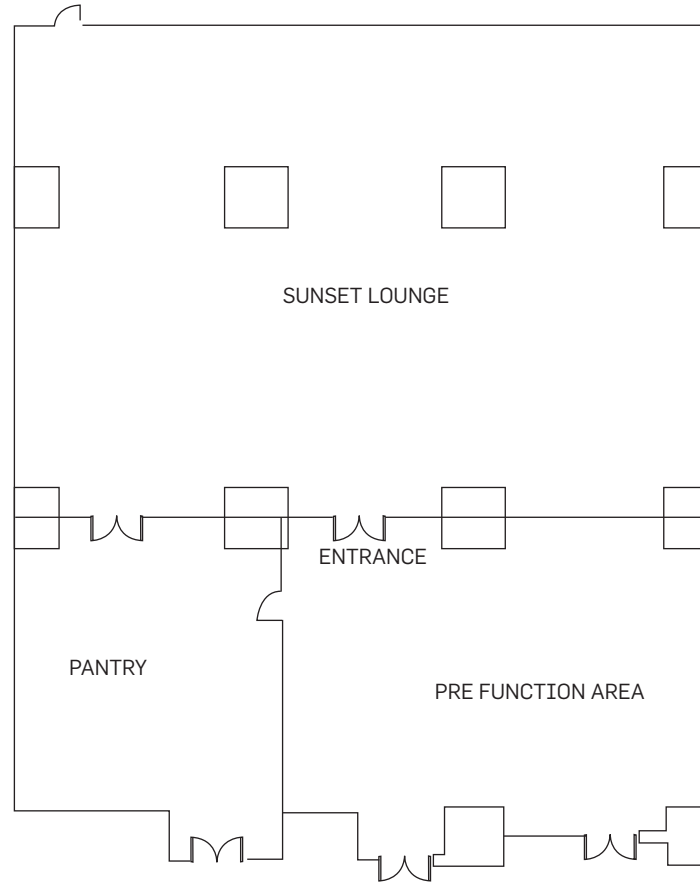

Sunset Lounge Pool Level

VENUE	DIMENSION (IN SQ. FEET)	SEATING CAPACITY				
		THEATRE	CLASSROOM	U-SHAPE	SIT DOWN	COCKTAIL
Sunset Lounge	2556	90	45	40	70	80