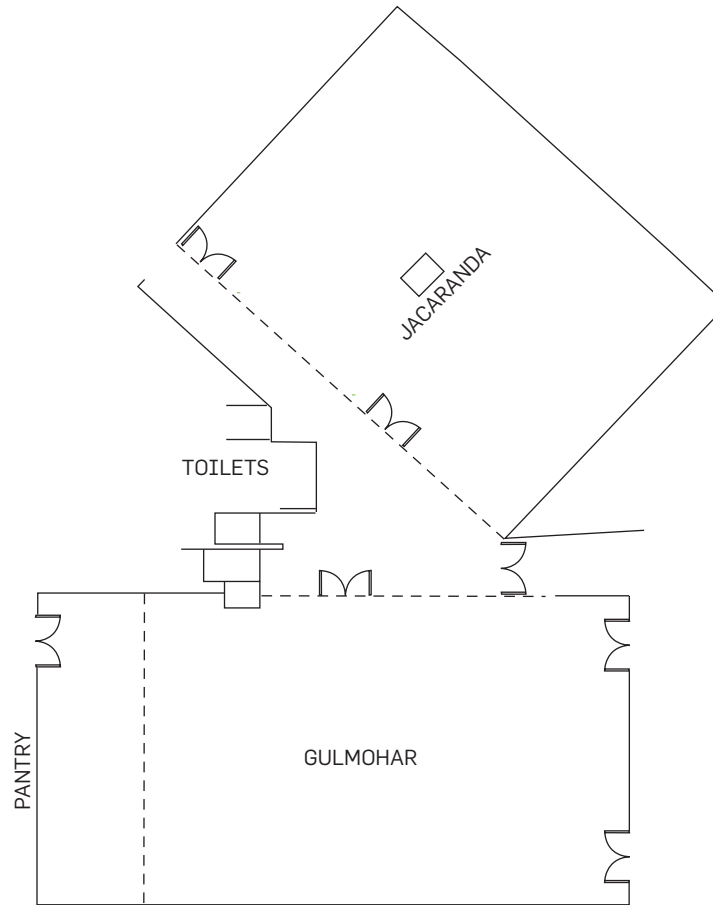

## Gulmohar & Jacaranda Lower lobby level

VENUE	DIMENSION (IN SQ. FEET)	SEATING CAPACITY				
		THEATRE	CLASSROOM	U-SHAPE	SIT DOWN	COCKTAILS
Gulmohar	1710	80	55	45	80	100
Jacaranda	1260	50	25	25	40	60