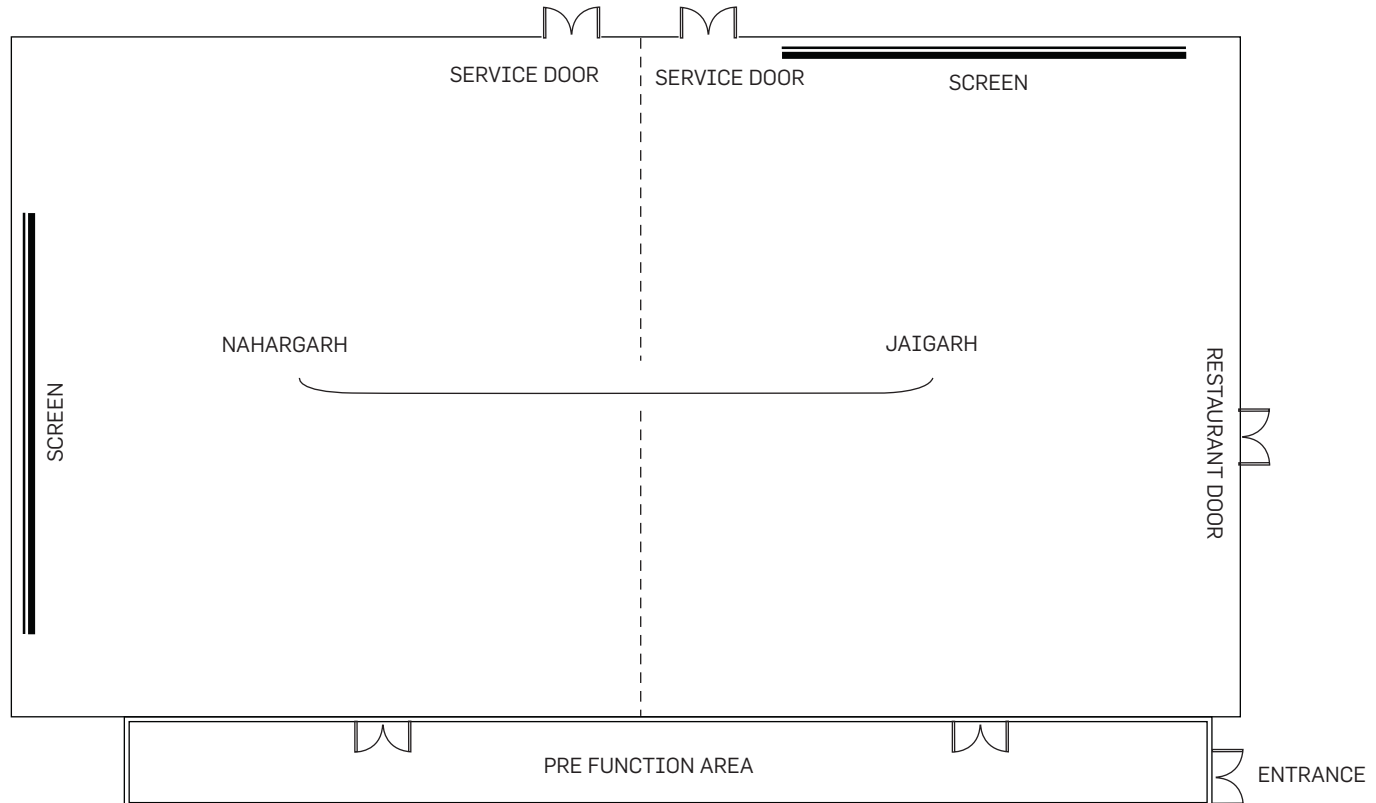

Nahargarh & Jaigarh Lobby level

VENUE	DIMENSION (IN SQ. FEET)	SEATING CAPACITY					
		THEATRE	CLASSROOM	U-SHAPE	SIT DOWN	BOARD ROOM	COCKTAILS
Jaigarh	590	40	21	18	20	14	30
Nahargarh	590	40	21	18	20	14	30
Jaigarh & Nahargarh Combined	1180	80	42	36	40	28	60