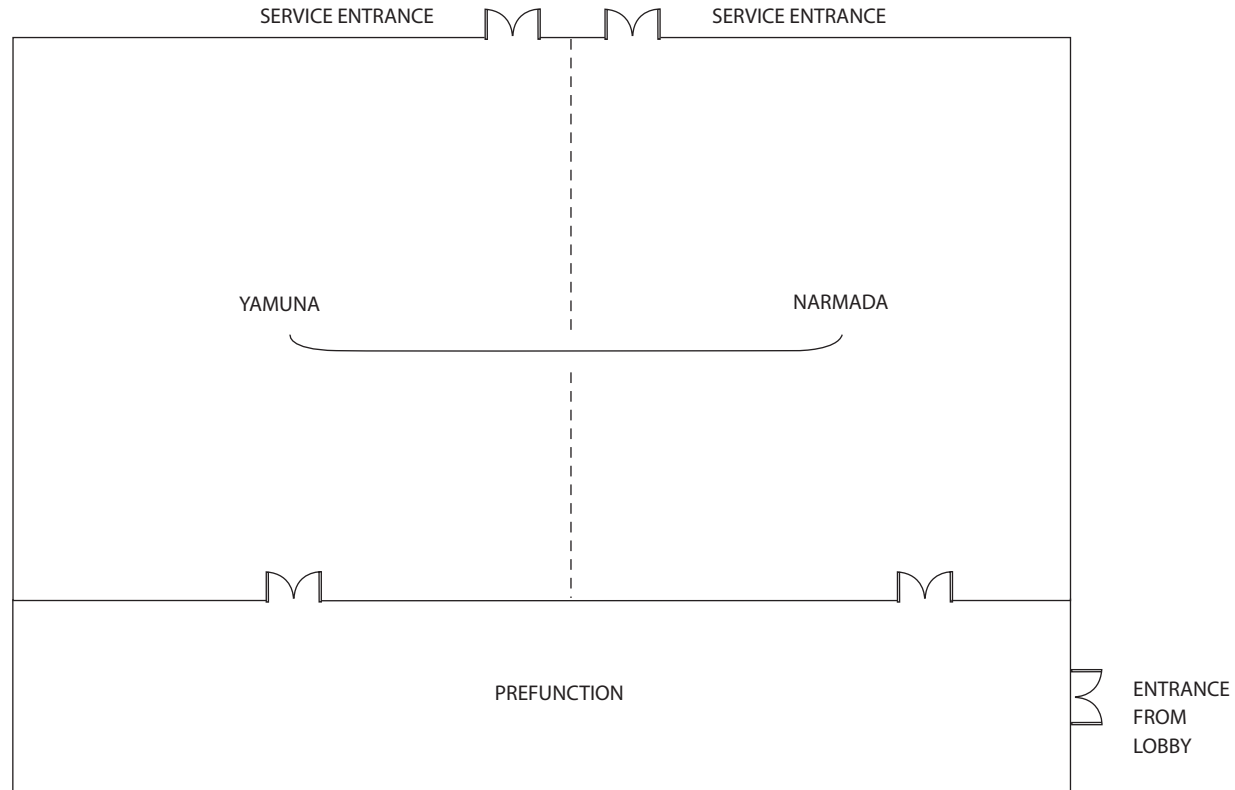

Yamuna & Narmada Lobby level

VENUE	DIMENSION (IN SQ. FEET)	SEATING CAPACITY					
		THEATRE	CLASSROOM	U-SHAPE	SIT DOWN	BOARD ROOM	COCKTAILS
Yamuna	450	24	12	14	12	20	20
Narmada	450	24	12	14	12	20	20
Yamuna & Narmada Combined	900	65	30	32	18	24	45