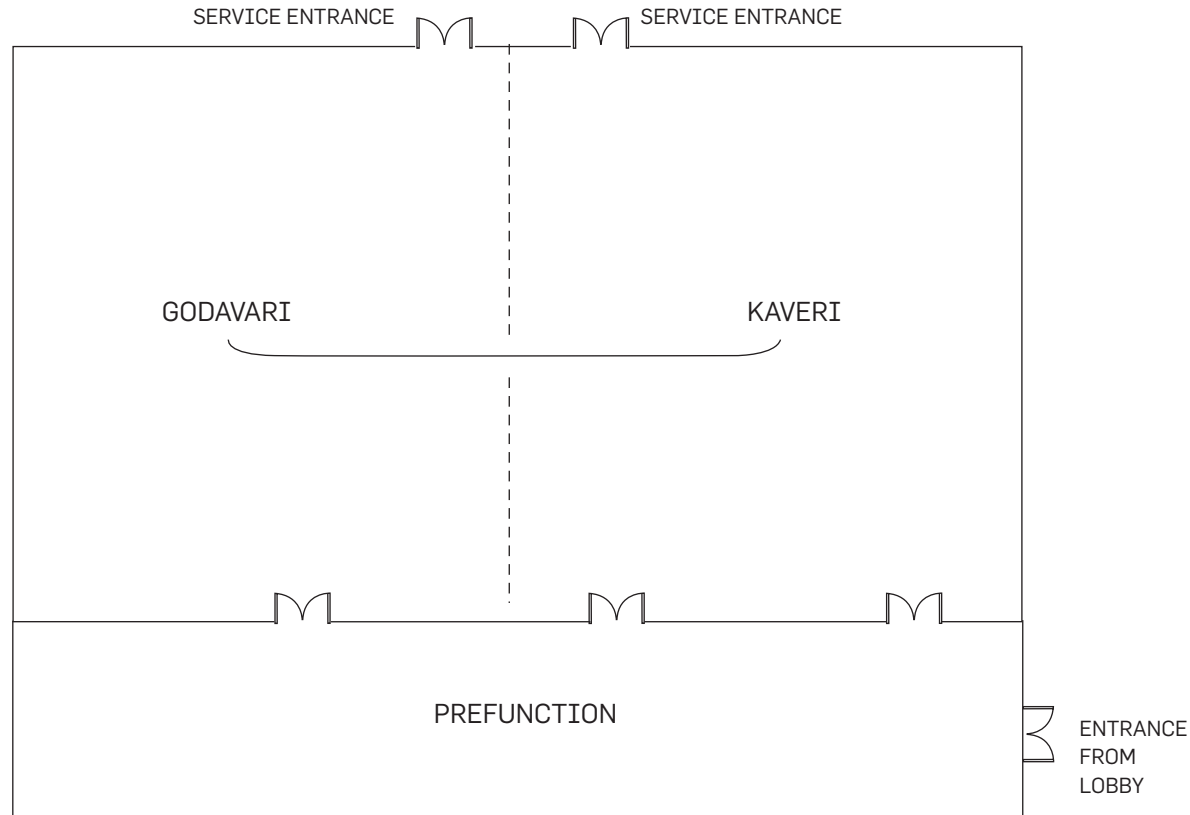

Godavari & Kaveri Lobby level

VENUE	DIMENSION (IN SQ. FEET)	SEATING CAPACITY					
		THEATRE	CLASSROOM	U-SHAPE	SIT DOWN	BOARD ROOM	COCKTAILS
Godavari	1159	65	36	26	24	22	60
Kaveri	1159	65	36	26	24	22	60
Godavari & Kaveri Combined	2318	195	108	59	54	42	160