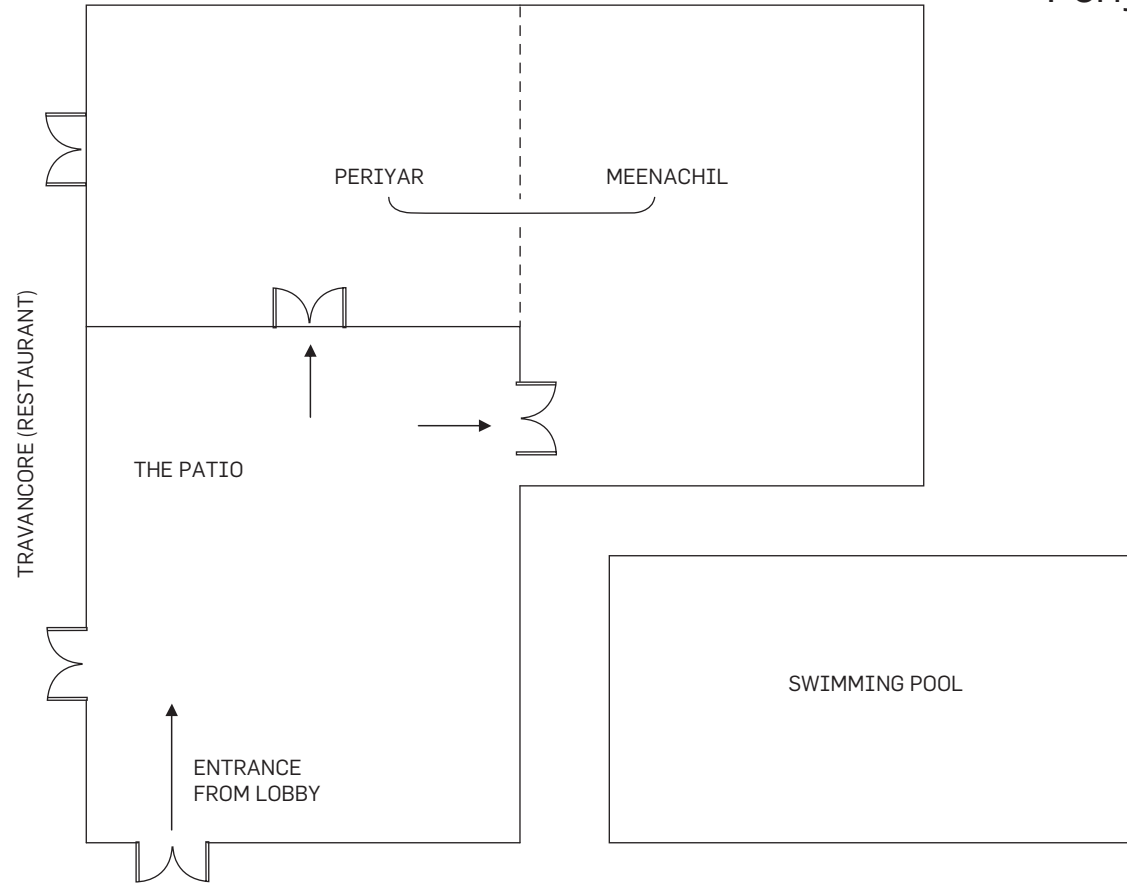

Periyar & Meenachil Lobby level

VENUE	DIMENSION (IN SQ. FEET)	SEATING CAPACITY					
		THEATRE	CLASSROOM	U-SHAPE	SIT DOWN	BUFFET	COCKTAILS
Periyar	488	50	30	23	20	18	32
Meenachil	651	50	30	26	24	20	32
Periyar & Meenachil Combined	1139	90	42	47	52	38	64