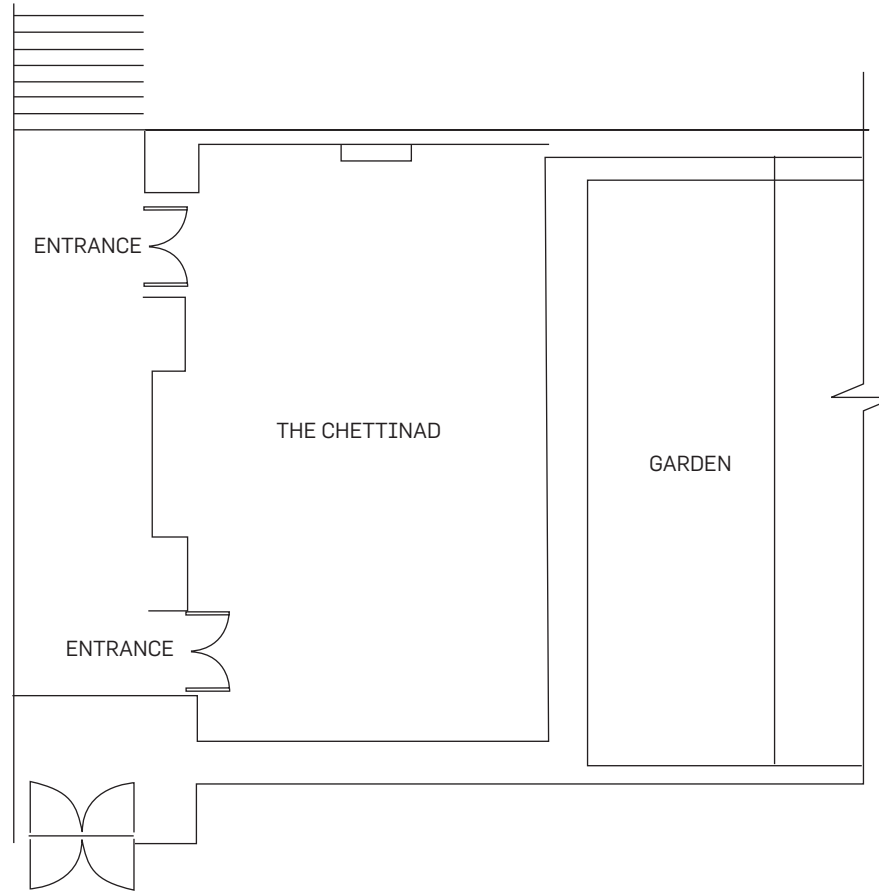

The Chettinad Second floor

VENUE	DIMENSION (IN SQ. FEET)	SEATING CAPACITY					
		THEATRE	CLASSROOM	U-SHAPE	SIT DOWN	BOARD ROOM	COCKTAILS
The Chettinad	880	45	22	25	32	20	35